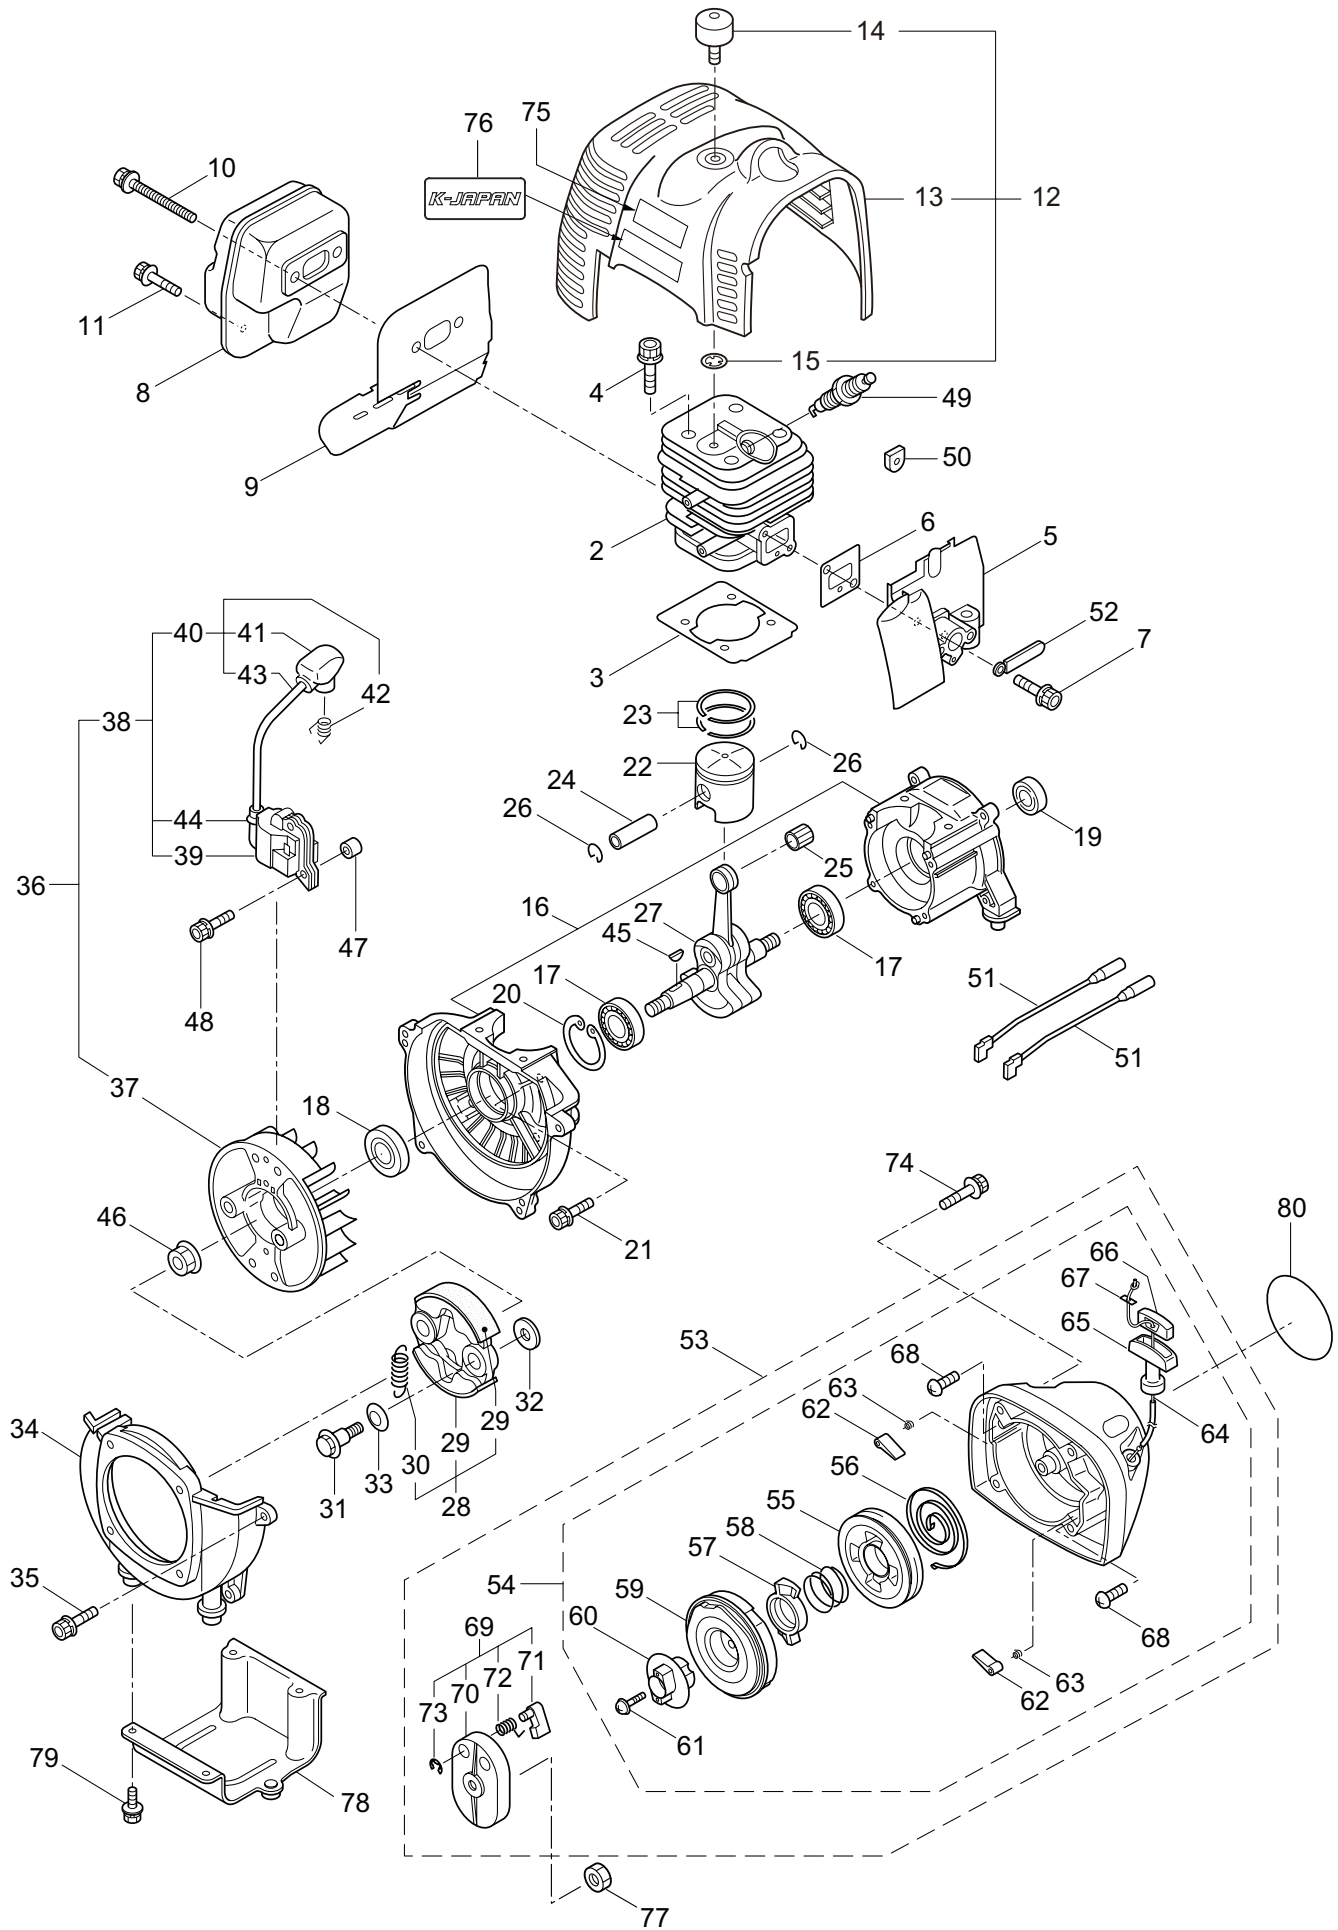

### 3. KJBK50 SUPPORT FRAME

Ref. No.	Part No.	Part Name	Q'ty	Remarks
3-1	224730	Support Frame	1	
3-2	232316	Turn Bracket Ass'y	1	
3-3	211644	Bearing Case	1	
3-4	220619	Bearing	1	#6001UU
3-5	092578	Bolt	3	M5x10
3-6	231946	Spring	3	
3-7	231947	Spring Holder	3	
3-8	228250	Bolt	3	M5x12
3-9	231948	Washer	3	5.2x16xt1
3-10	215230	Nut	3	M5
3-11	231949	Screw	3	
3-12	223704	Cap Screw	1	M6x12
3-13	219959	Nut	1	M6
3-14	232010	Pad	1	
3-15	215230	Nut	4	M5
3-16	084020	Nut	1	M12

# 4. KJBK50 ENGINE

Ref. No.	Part No.	Part Name	Q'ty	Remarks
4-46	262731	Nut,Rotor	1	M10
4-47	280381	Spacer	2	
4-48	283669	Cap Screw	2	M4x25
4-49	262483	Spark Plug	1	NGK BPMR6Y
4-50	281172	Grommet	1	WSED
4-51	269722	Lead	2	
4-52	264588	Clamp	1	
4-53	282294	Recoil Starter Ass'y	1	Incl.54-73
4-54	282295	Starter Ass'y	1	Incl.55-68
4-55	280994	Pulley	1	
4-56	280995	Spiral Spring	1	
4-57	280996	Pawl	1	
4-58	280997	Return Spring	1	
4-59	283123	Spring Comp.	1	
4-60	280999	Plate	1	
4-61	281000	Set Screw	1	
4-62	281001	Pawl	2	
4-63	281002	Return Spring	2	
4-64	281004	Starter Rope	1	
4-65	262633	Starter Grip	1	
4-66	262981	Cap	1	
4-67	281005	Rope Stopper	1	
4-68	282622	Screw	2	
4-69	282623	Starter Pulley Ass'y	1	Incl.70-73
4-70	282282	Starter Pulley	1	
4-71	262636	Pawl	2	
4-72	262637	Return Spring	2	
4-73	262638	E-Ring	2	
4-74	261607	Cap Screw	4	M5x16
4-75	265694	Label	1	
4-76	275051	Label	1	KJ
4-77	126990	Nut	1	M8
4-78	283243	Bracket	1	
4-79	261607	Cap Screw	4	M5x16
4-80	274250	Label	1	