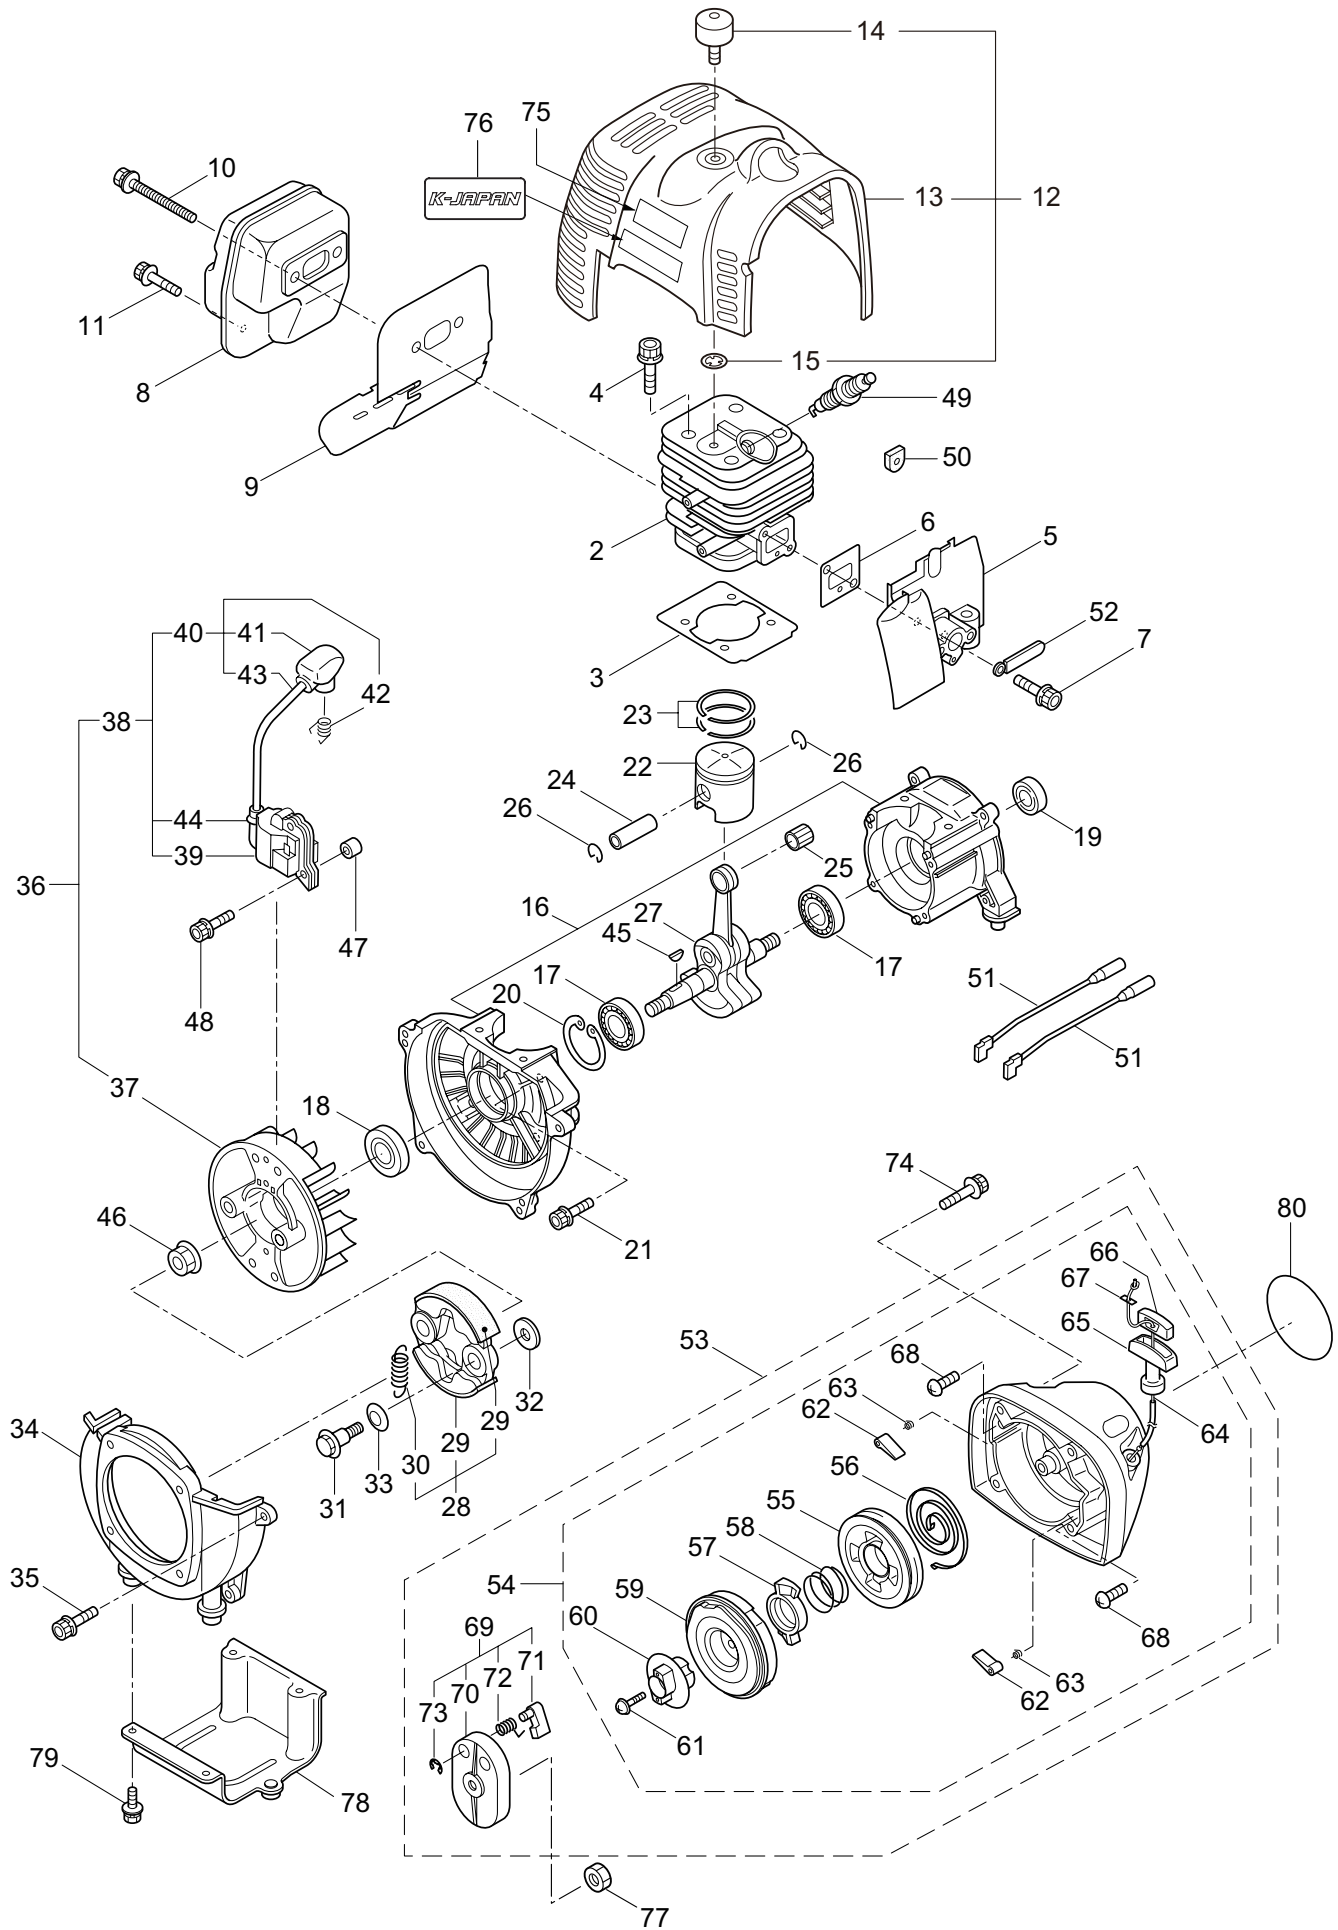

4. KJBK50 ENGINE

Ref. No.	Part No.	Part Name	Q'ty	Remarks
4-1	859562	Engine	1	NE500/48
4-2	283076	Cylinder	1	New gasket required
4-3	282259	Gasket	1	
4-4	261612	Cap Screw	4	M5x30
4-5	282261	Insulator	1	New gasket required
4-6	282262	Gasket	1	
4-7	267290	Cap Screw	2	M5x20
4-8	283534	Muffler	1	
4-9	282271	Gasket	1	
4-10	266713	Cap Screw	2	M5x60
4-11	283315	Screw	1	M5x12W-12
4-12	286390	Top Cover Ass'y	1	Incl.13-15
4-13	282274	Top Cover	1	
4-14	285843	Knob	1	
4-15	286362	Washer	1	M6
4-16	282277	Crankcase	1	
4-17	262658	Bearing	2	#6202C3
4-18	262660	Oil Seal	1	TC15357
4-19	262565	Oil Seal	1	ISCD15257
4-20	012380	Snap Ring	1	#35
4-21	261612	Cap Screw	4	M5x30
4-22	283675	Piston	1	
4-23	282941	Piston Ring	2	(2)Required
4-24	262749	Piston Pin	1	
4-25	262659	Bearing,Needle	1	KTV111414EG01B2
4-26	262479	Clip,Piston Pin	2	
4-27	283038	Crankshaft/Conn.Rod Ass'y	1	
4-28	282743	Clutch Ass'y	1	Incl.29,30
4-29	282624	Clutch Shoe	2	(2)required
4-30	263617	Spring,Clutch	1	2.3-44.8L
4-31	283671	Cap Screw	2	M8x1.25
4-32	262683	Washer	2	8x22xt1.2
4-33	262682	Wave Washer	2	
4-34	282285	Fan Cover	1	
4-35	261250	Cap Screw	4	M5x20
4-36	282287	Magneto Ass'y	1	Incl.37-44
4-37	282288	Rotor/Fan	1	
4-38	282289	Ignition Coil Ass'y	1	Incl.39-44
4-39	267572	Coil	1	
4-40	282290	Spark Plug Wire Ass'y	1	Incl.41-43
4-41	282292	Plug Boot	1	
4-42	261075	Connector	1	
4-43	282291	Spark Plug Wire	1	
4-44	261072	Cap	1	
4-45	261076	Woodruff Key	1	3x10