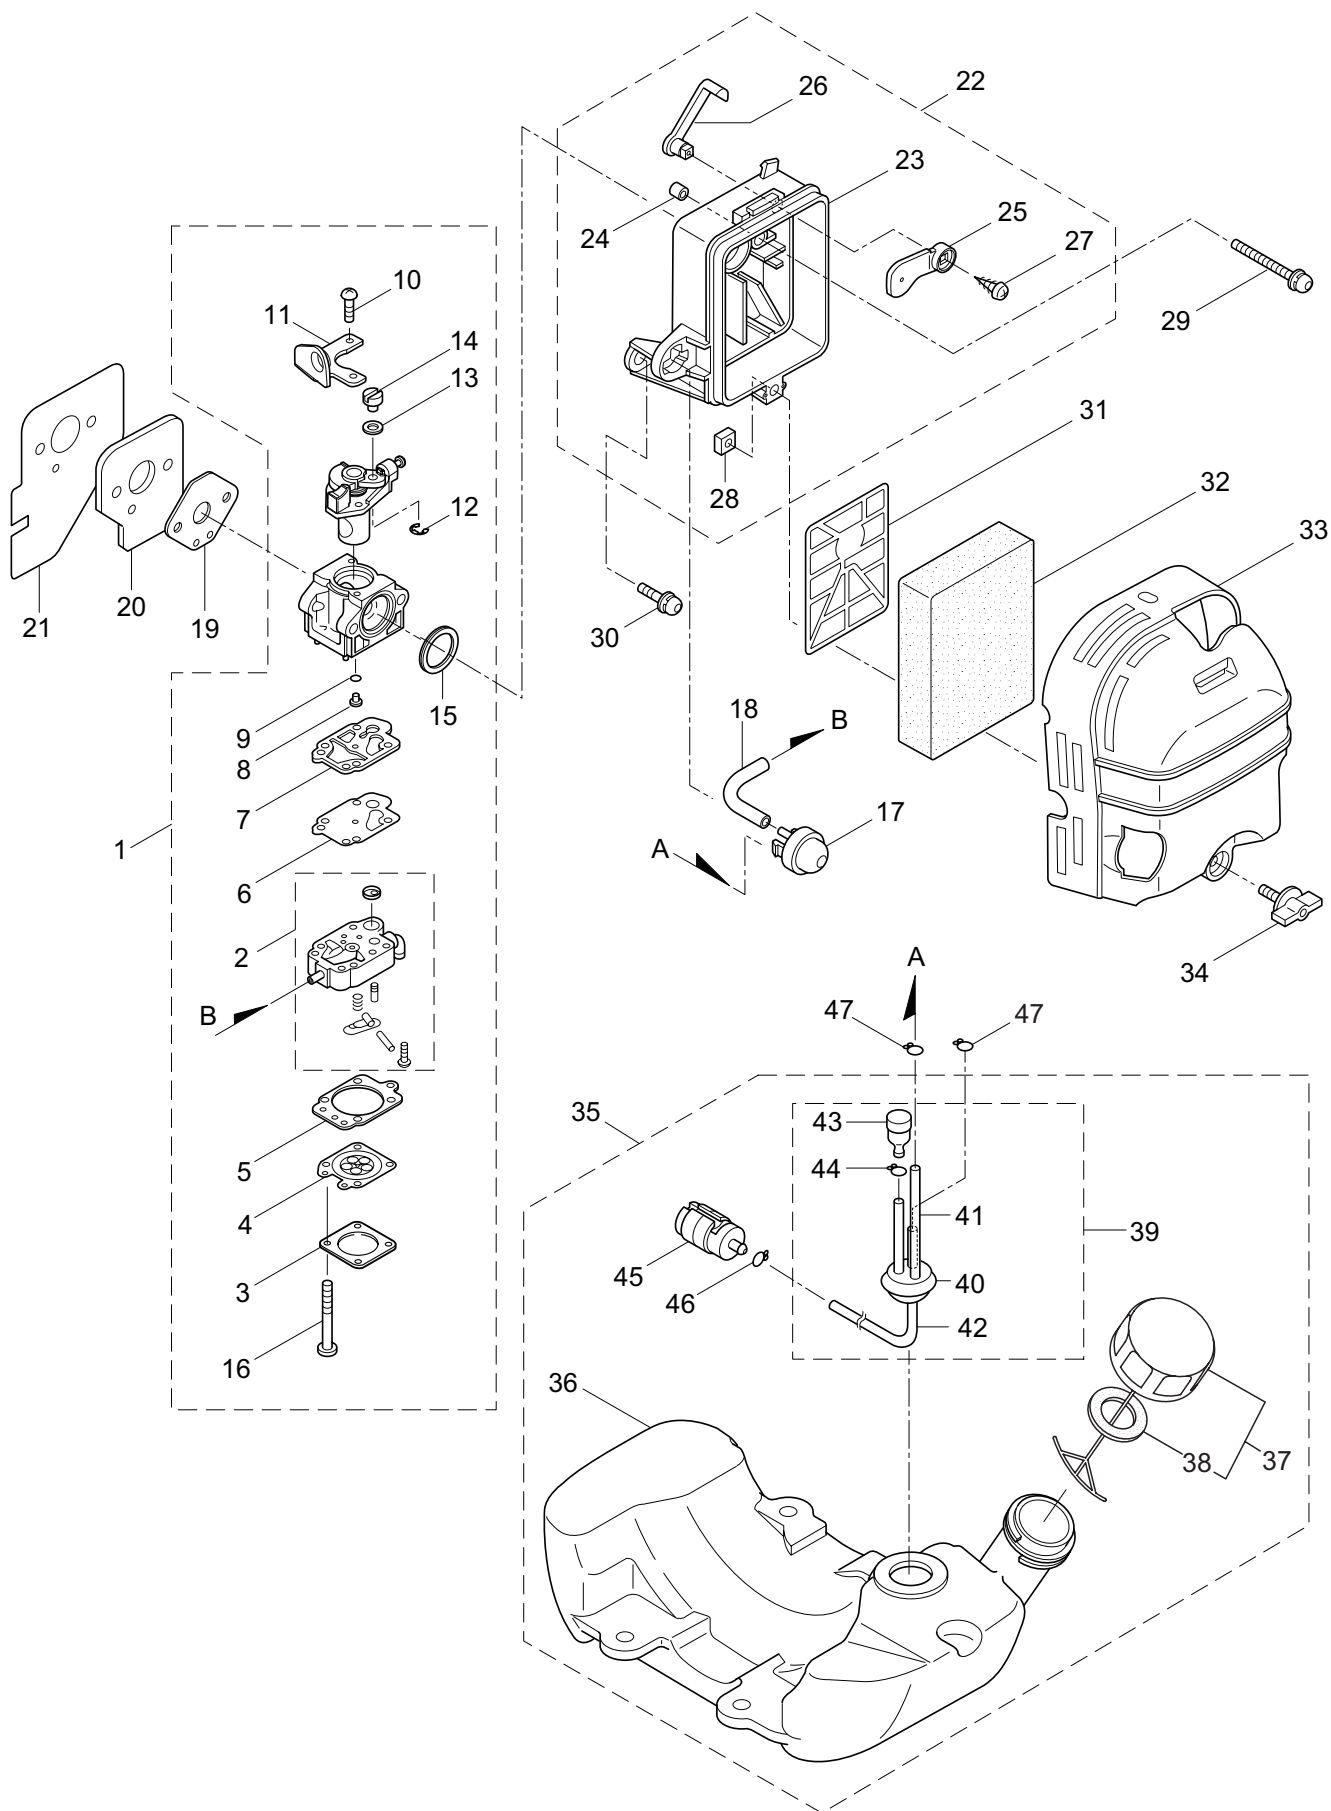

5. KJBK50
CARBURETOR, FUEL TANK

Ref. No.	Part No.	Part Name	Q'ty	Remarks
5-46	261117	Clip	1	
5-47	261117	Clip	2