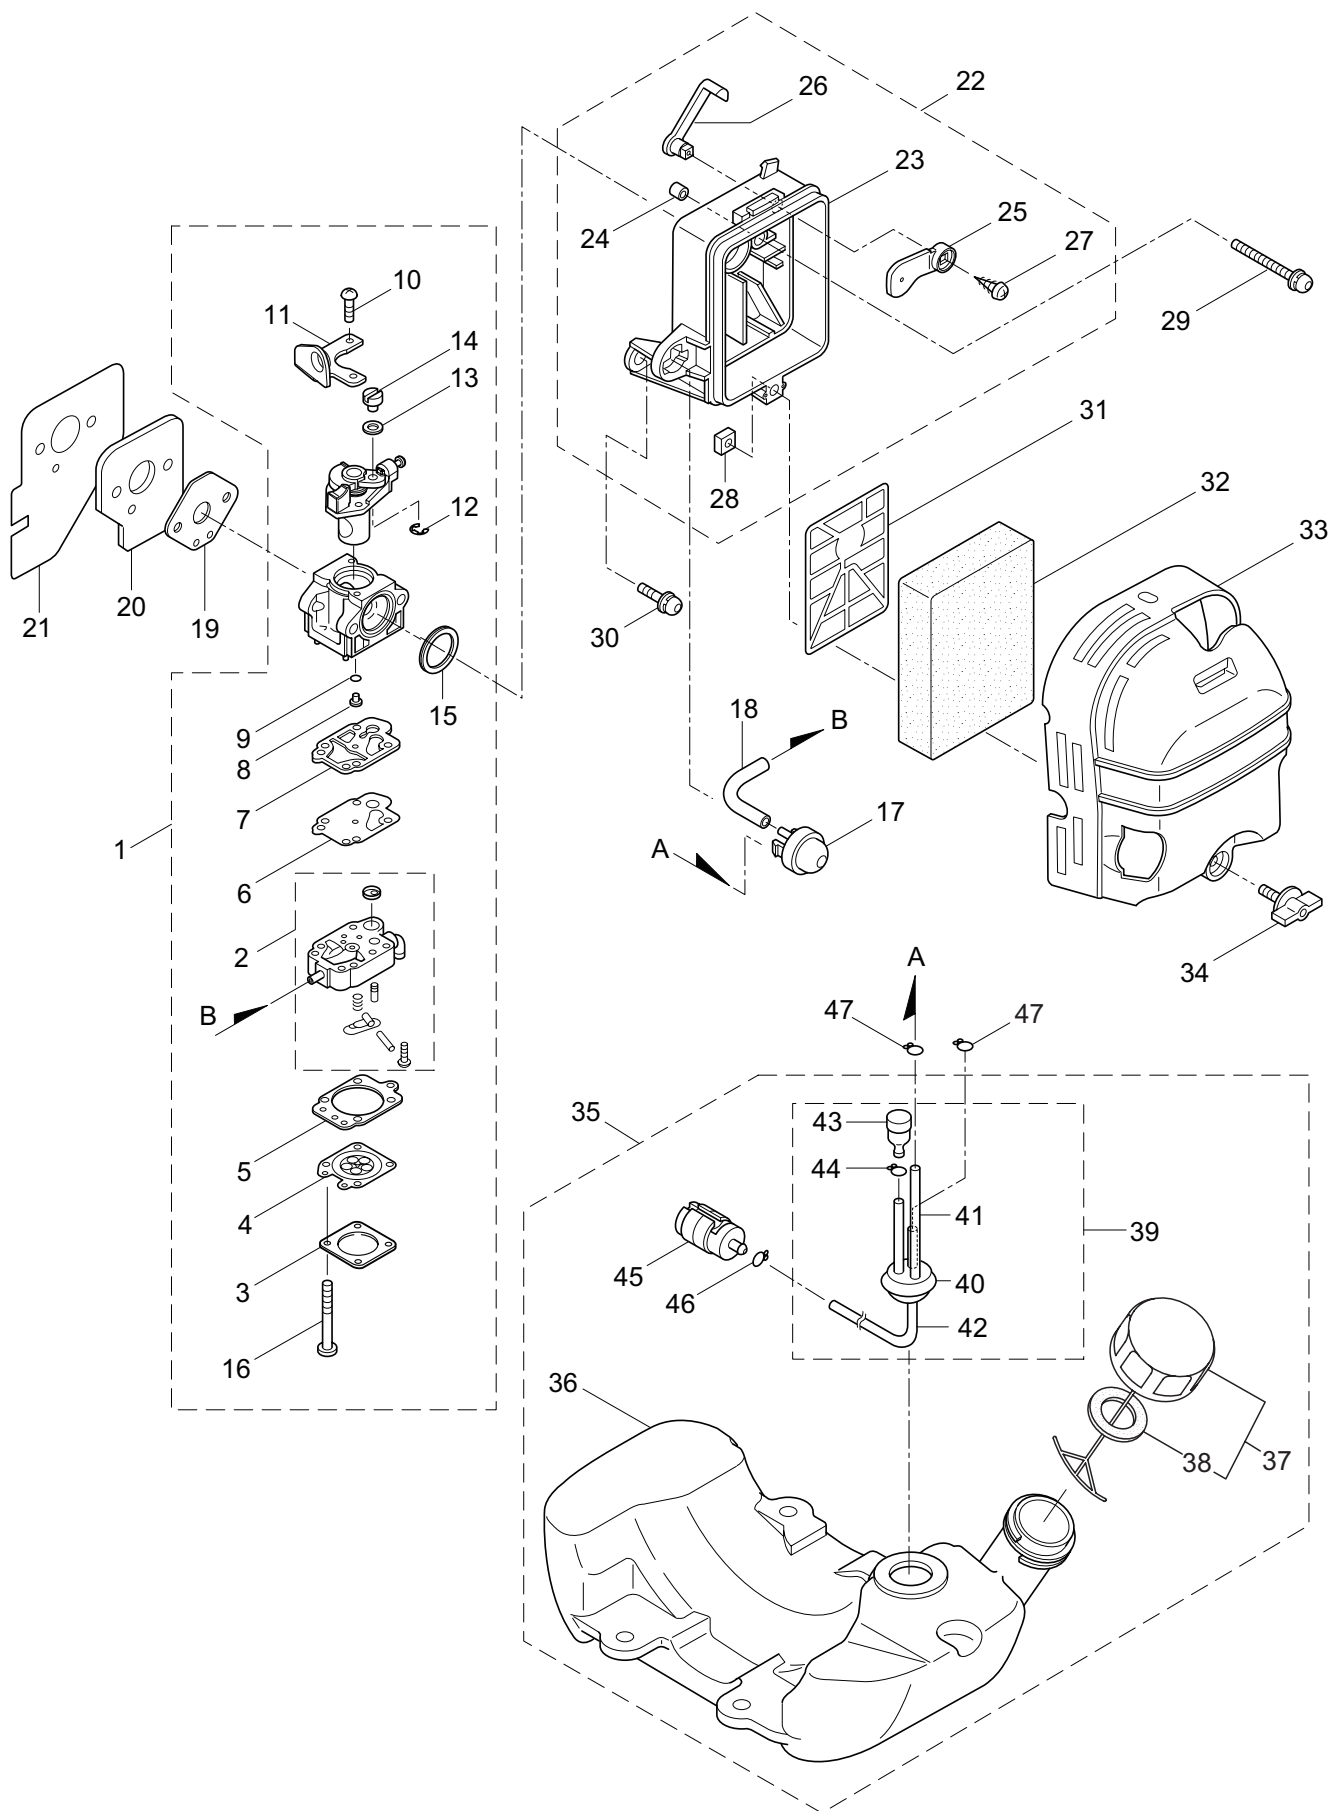

5. KJBK50
CARBURETOR, FUEL TANK

Ref. No.	Part No.	Part Name	Q'ty	Remarks
5-1	284109	Carburetor Ass'y	1	Incl.2-16 New gasket required
5-2	283124	Pump Body	1	
5-3	263726	Cover Plate	1	
5-4	283905	Diaphragm, Meterring	1	
5-5	263727	Gasket	1	
5-6	262994	Diaphragm,Fuel Pump	1	
5-7	282576	Gasket	1	
5-8	283125	Main Jet	1	
5-9	261871	O-Ring	1	
5-10	261875	Screw	2	
5-11	264677	Bracket	1	
5-12	261876	E-Ring	1	
5-13	264678	Washer	1	
5-14	261658	Swivel	1	
5-15	261657	Packing	1	
5-16	263737	Screw	4	
5-17	282299	Pump	1	
5-18	282512	Fuel Pipe	1	
5-19	282301	Gasket	1	
5-20	283086	Divider	1	
5-21	283087	Gasket	1	
5-22	282302	Case Ass'y	1	Incl.23-28
5-23	282303	Case Body	1	
5-24	282484	Sleeve	3	
5-25	282304	Valve	1	
5-26	282305	Lever	1	
5-27	269032	Screw	1	
5-28	269423	Nut	1	
5-29	262720	Cap Screw	2	M5x55
5-30	264807	Cap Screw	1	M5x16
5-31	282481	Plate	1	
5-32	282306	Element	1	
5-33	285163	Cleaner Cover	1	
5-34	281438	Knob	1	
5-35	282309	Fuel Tank Ass'y	1	Incl.36-46
5-36	282310	Fuel Tank	1	
5-37	275306	Fuel Tank Cap Ass'y	1	Incl.38
5-38	274875	Gasket	1	
5-39	282312	Fuel Pipe Ass'y	1	Incl.40-44
5-40	268065	Grommet	1	
5-41	282511	Return Pipe	1	
5-42	262649	Fuel Pipe	1	
5-43	261590	Breather	1	
5-44	261117	Clip	1	
5-45	267328	Fuel Filter Ass'y	1