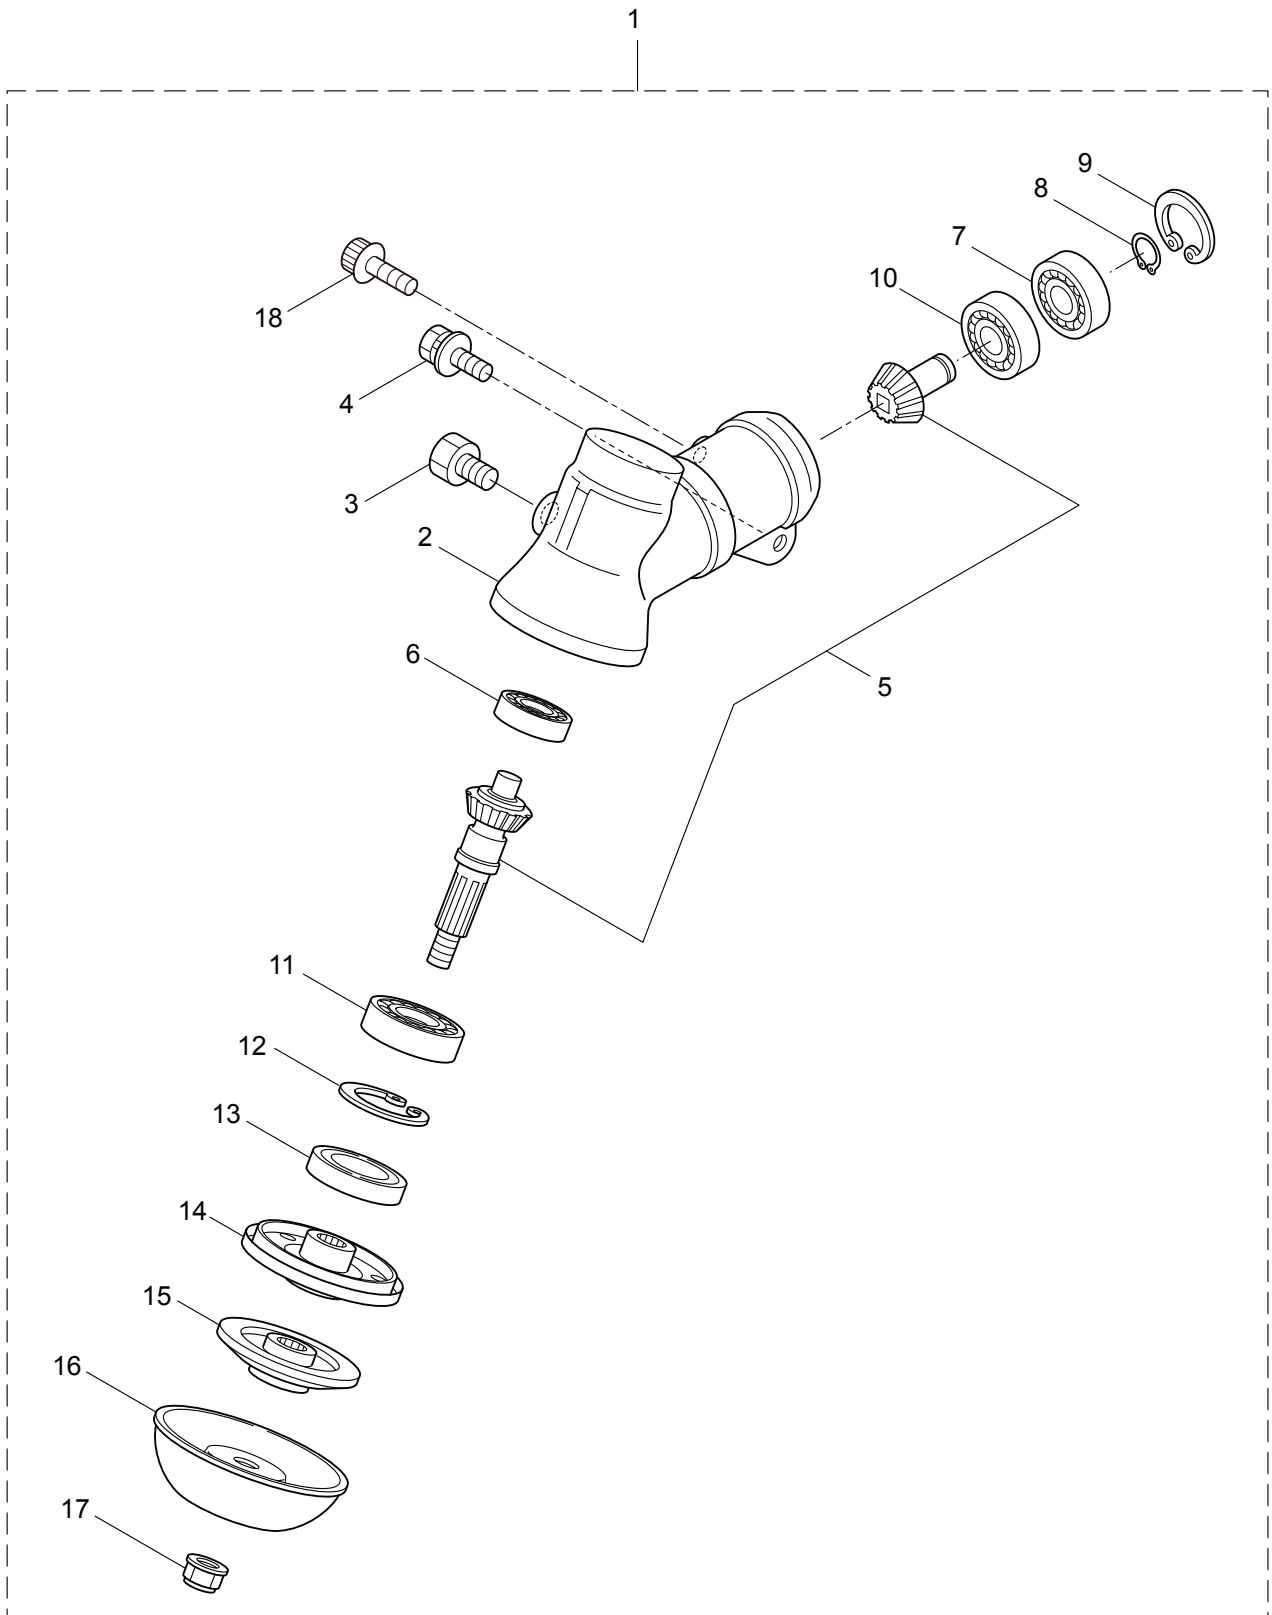

2. KJBK50
GEARCASE

Ref. No.	Part No.	Part Name	Q'ty	Remarks
2-1	234837	Gearcase Ass'y	1	Incl.2-18
2-2	232850	Gearcase	1	
2-3	234109	Bolt	1	M8x8
2-4	217134	Bolt	1	M6x30
2-5	234349	Gear Set	1	
2-6	014490	Bearing	1	#6000
2-7	106933	Bearing	1	#6000Z
2-8	014210	Snap Ring	1	#10
2-9	054676	Snap Ring	1	#26
2-10	014490	Bearing	1	#6000
2-11	012544	Bearing	1	#6202
2-12	012380	Snap Ring	1	#35
2-13	232049	Oil Seal	1	D21355
2-14	232322	Bracket A Ass'y	1	
2-15	232052	Bracket B	1	
2-16	230849	Stabilizer	1	
2-17	232920	Nut	1	M10x1.25
2-18	217135	Bolt	1	M6x10