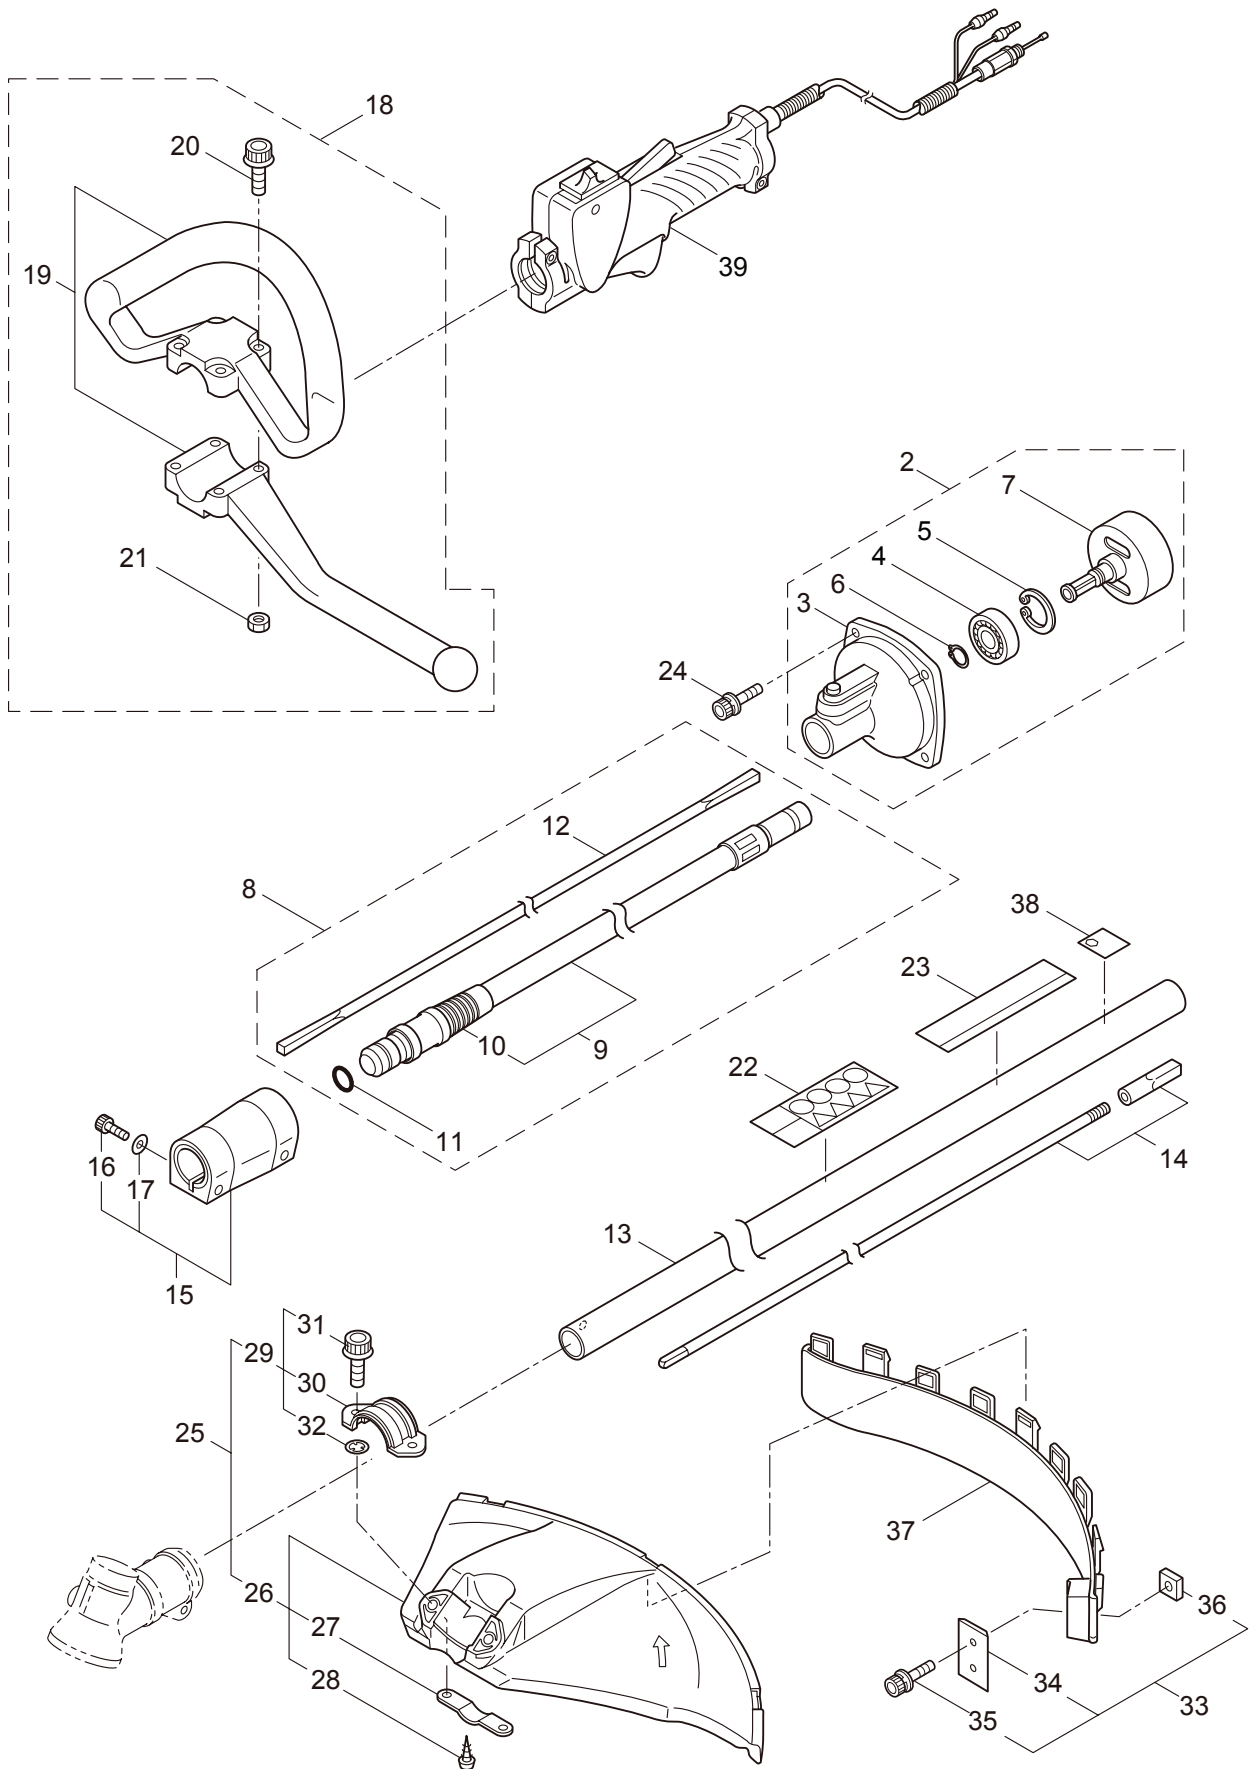

### CONTENTS

1. MAIN BODY .....	1 ~ 2
2. GEARCASE.....	3 ~ 4
3. SUPPORT FRAME .....	5 ~ 6
4. ENGINE .....	7 ~ 10
5. CARBURETOR, FUEL TANK .....	11 ~ 14
6. ACCESSORIES .....	15 ~ 16

2016. 10.

**MARUYAMA**

P/N 523769-4

1. KJBK50  
MAIN BODY

Ref. No.	Part No.	Part Name	Q'ty	Remarks
1-1	364389	KJBK50	1	
1-2	222416	Clutch Case Ass'y	1	Incl.3-7
1-3	222085	Clutch Case	1	
1-4	222442	Bearing	1	#6202 2RS
1-5	012380	Snap Ring	1	#35
1-6	550118	Snap Ring	1	WR15
1-7	220336	Clutch Drum	1	
1-8	222530	Outer Ass'y	1	Incl.9-12
1-9	222531	Outer	1	Incl.10
1-10	215885	Cover	1	
1-11	011338	O-Ring	1	P18
1-12	211895	Inner Shaft	1	
1-13	224125	Driveshaft Tube	1	
1-14	216965	Driveshaft Ass'y	1	
1-15	215730	Joint Pipe Ass'y	1	Incl.16,17
1-16	087786	Cap Screw	2	M5x25
1-17	012487	Washer	1	M5
1-18	232104	Loop Handle Ass'y	1	Incl.19-21
1-19	226462	Loop Handle	1	
1-20	215608	Cap Screw	4	M5x30x16
1-21	081027	Nut	4	M5
1-22	223188	Label	1	
1-23	236642	Label	1	KJBK50
1-24	219113	Cap Screw	4	M6x20
1-25	235713	Safety Cover Ass'y	1	Incl.26-32
1-26	232012	Safety Cover Ass'y	1	Incl.27,28
1-27	237364	Threaded Bracket	1	
1-28	221580	Screw	1	4x8
1-29	232093	Bracket Ass'y	1	Incl.30-32
1-30	223179	Bracket	1	
1-31	220632	Cap Screw	2	M6x30
1-32	231704	Washer	2	6x13xt1.0
1-33	231882	String Cutter Ass'y	1	Incl.34-36
1-34	230747	String Cutter	1	
1-35	261250	Cap Screw	1	M5x20
1-36	228325	Nut	1	
1-37	231033	Cover Extention	1	
1-38	225380	Label	1	116dB
1-39	236641	Throttle Lever Ass'y	1	