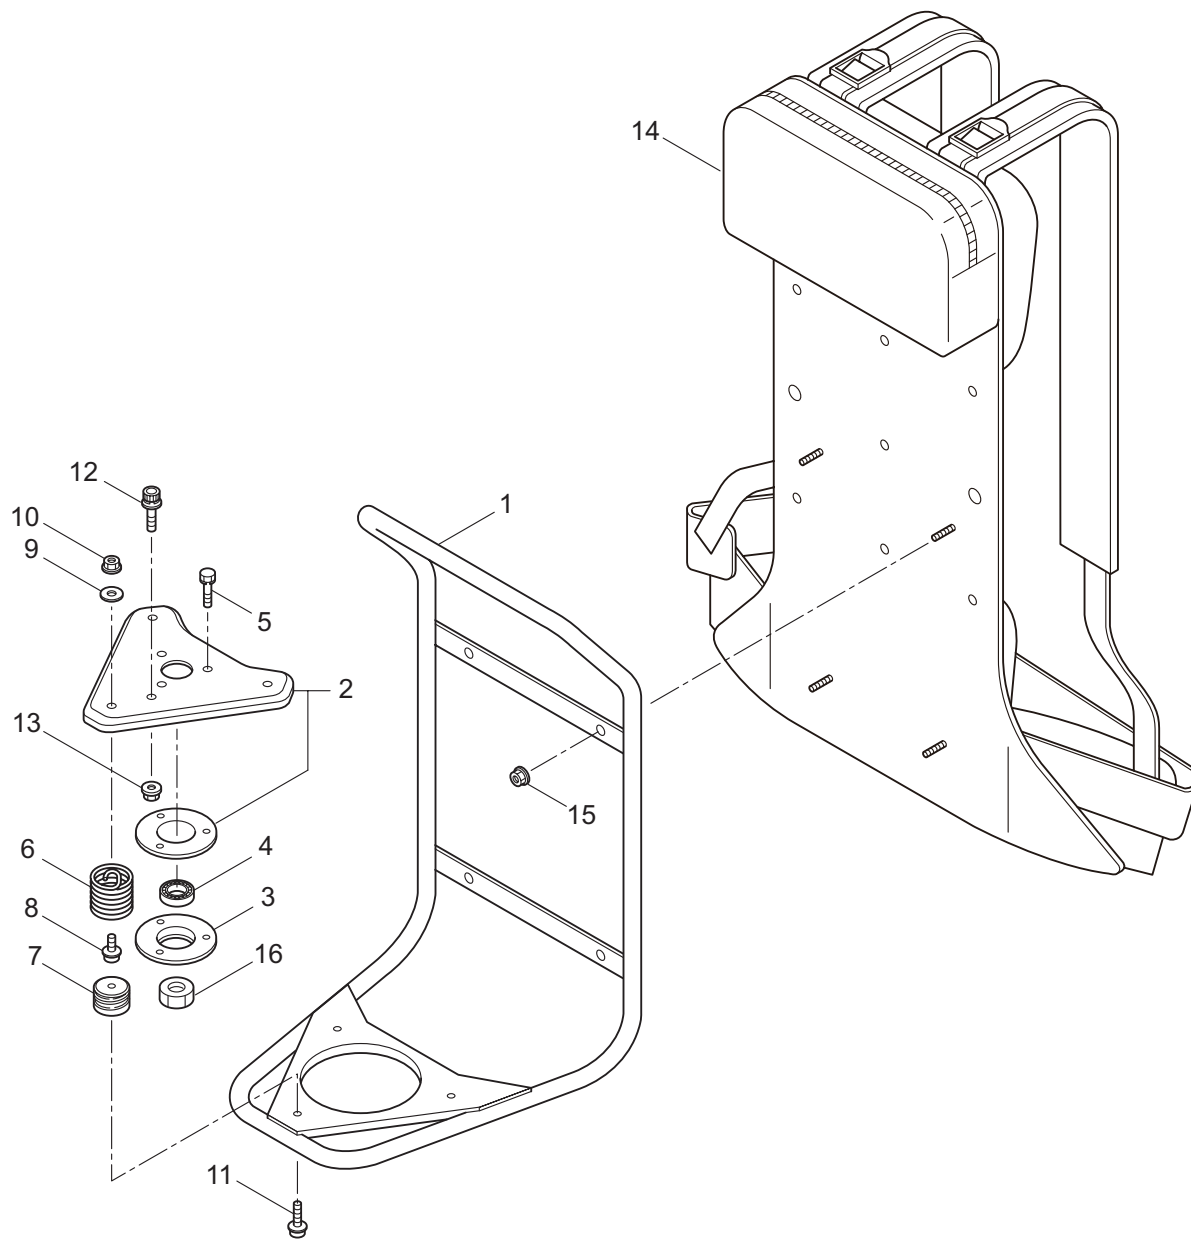

3. KJBK50 SUPPORT FRAME

Ref. No.	Part No.	Part Name	Q'ty	Remarks
3-1	224730	Support Frame	1	
3-2	232316	Turn Bracket Ass'y	1	
3-3	211644	Bearing Case	1	
3-4	220619	Bearing	1	#6001UU
3-5	092578	Bolt	3	M5x10
3-6	231946	Spring	3	
3-7	231947	Spring Holder	3	
3-8	228250	Bolt	3	M5x12
3-9	231948	Washer	3	5.2x16xt1
3-10	215230	Nut	3	M5
3-11	231949	Screw	3	
3-12	223704	Cap Screw	1	M6x12
3-13	219959	Nut	1	M6
3-14	232010	Pad	1	
3-15	215230	Nut	4	M5
3-16	084020	Nut	1	M12